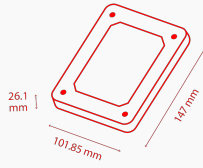

Manual

[Toshiba Installation and Safety.pdf](#) 

Tools

[ToshibaStorageDiagnosticTool_1.30.8920.zip](#) 

Product Specifications

Basic Specifications

| | |
|--|------------|
| Form factor | 3.5-inch |
| Interface | 6.0 Gbit/s |
| Number of cameras supported | 32 |
| Drive bays supported | 1 to 8 |
| Rotational Vibration (RV) Sensors | Yes |
| Advanced Format (AF) | Yes |
| RoHS compatible | Yes |
| Halogen Free | Yes |
| Shock Sensor | Yes |

Physical

| | |
|-------------------------|---|
| Weight (approx.) | 720 g max. (4 TB) 650 g max. (4 TB) 440 g max. (2 TB) |
| Dimensions | 147 (L) x 101.85 (W) x 26.1 (H) mm |

Environmental

| | |
|--|---|
| Acoustics (idle mode) | 26 dB typ. (4 TB) 22 dB typ. (4 TB) 21 dB typ. (2 TB) |
| Shock (non-operating) | 2940 m/s ² 300 G / 2 ms duration (4 TB) 3430 m/s ² 350 G / 2 ms duration (4 TB) 3430 m/s ² 350 G / 2 ms duration (2 TB) |
| Shock (operating) | 686 m/s ² 70 G / 2 ms duration |
| Vibration (non-operating) | 29.4 m/s ² {3.0 G} (5 to 500 Hz) |
| Vibration (operating) | 7.35 m/s ² {0.75 G} (5 to 300 Hz) 2.45 m/s ² {0.25 G} (300 to 500 Hz) (4 TB) 4.90 m/s ² {0.50 G} (5 to 350 Hz) 2.45 m/s ² {0.25 G} (350 to 500 Hz) (4 TB) 4.90 m/s ² {0.50 G} (5 to 350 Hz) 2.45 m/s ² {0.25 G} (350 to 500 Hz) (2 TB) |
| Temperature (operating / non-operating) | 0 to 70° C / -40 to 70°C |